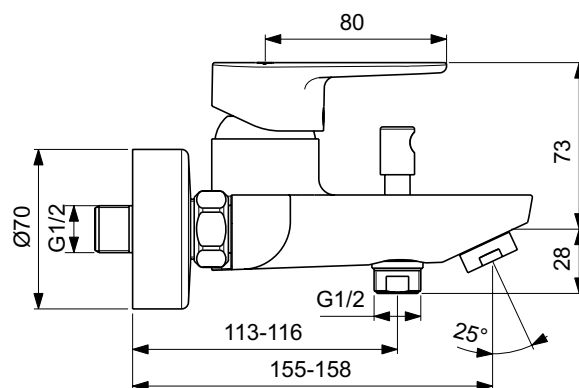

Bath-Shower mixer

Cerafine O

Article-No.: BC500AA

Exposed bath&shower mixer

Cerafine O exposed bath and shower mixer with 38 mm ceramic cartridge FirmaFlow with hot water limiter, Automatic diverter, Metal handle with red and blue indicator, Check valve, Standard S-connections and Aerator Perlator.

Colour: AA - Chrome

Technology: FirmaFlow

More product details:

| | |
|---------------------------|-------------------------------|
| Type: | With Automatic diverter |
| Mounting: | Exposed |
| Operation Type: | Single lever |
| Style: | Contemporary |
| Accreditations: | DIN EN 817, DIN 4109 Gruppe 1 |
| Operation Pressure (bar): | 3 |
| Net Weight (kg): | 1,698 |
| Material: | Chrome plated brass |
| Height (mm): | 104 |
| Width (mm): | 220 |
| Depth (mm): | 170 |
| Packaging Elements: | Mixers |
| Certificate Number: | EN 817 |